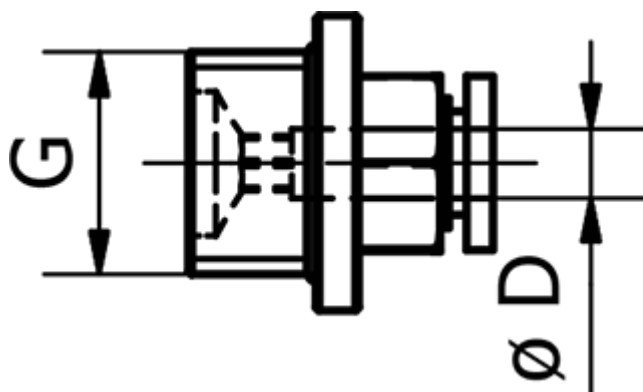

Article number: 58EPC1002

Description: Fitting EPC1002 Lige  
Straight male, 1/4" tube diameter 10

## Measures

---

D = 10  
Thread = 1/4"